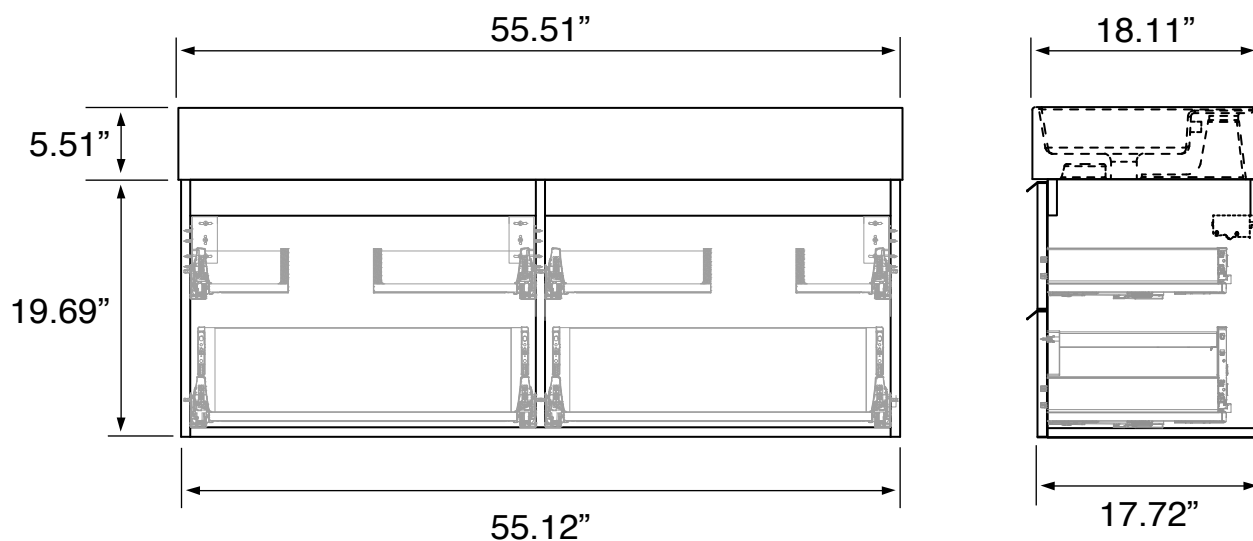

Color	Description
	Grey Mist

Technical Information

Bowl type:	Double
Installation:	Wall mounted
Bowl dimensions:	Depth: 3.54" Width: 12.8" Length: 23.23"
Drain hole:	1.75"
Faucet hole:	1.38"
Hole configurations:	0, 2, 6
Weight:	210 lbs