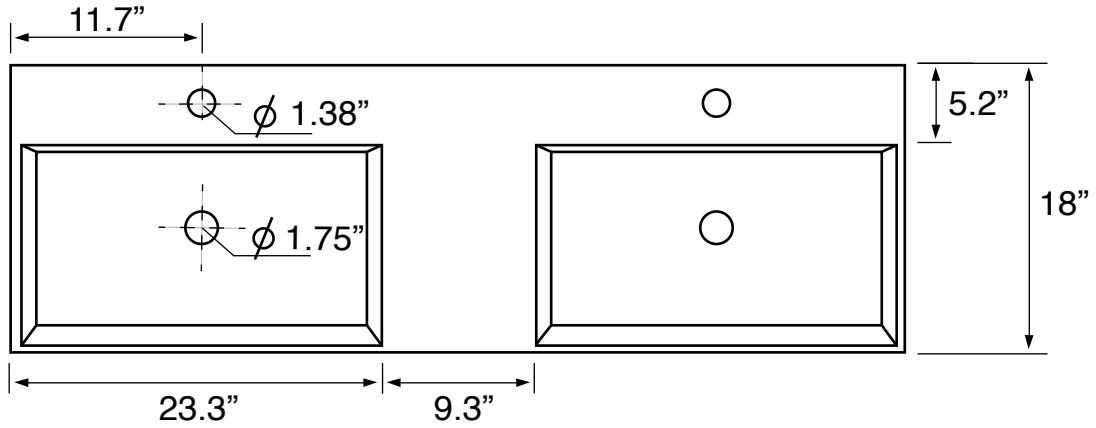

Color	Description
	Grey Mist

Technical Information

Bowl type:	Double
Installation:	Wall mounted
Bowl dimensions:	Depth: 3.54" Width: 12.8" Length: 23.23"
Drain hole:	1.75"
Faucet hole:	1.38"
Hole configurations:	0, 2, 6
Weight:	210 lbs