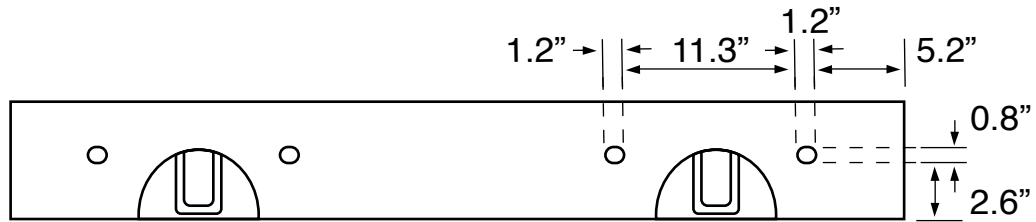

Color	Description
	Grey Mist

Technical Information

Bowl type:	Double
Installation:	Wall mounted
Bowl dimensions:	Depth: 3.54" Width: 12.8" Length: 23.23"
Drain hole:	1.75"
Faucet hole:	1.38"
Hole configurations:	0, 2, 6
Weight:	210 lbs