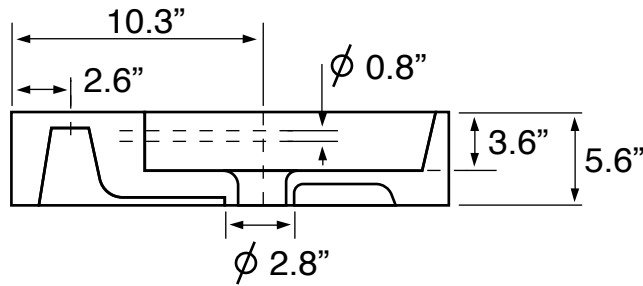

Color	Description
	Grey Mist

Technical Information

Bowl type:	Double
Installation:	Wall mounted
Bowl dimensions:	Depth: 3.54" Width: 12.8" Length: 23.23"
Drain hole:	1.75"
Faucet hole:	1.38"
Hole configurations:	0, 2, 6
Weight:	210 lbs