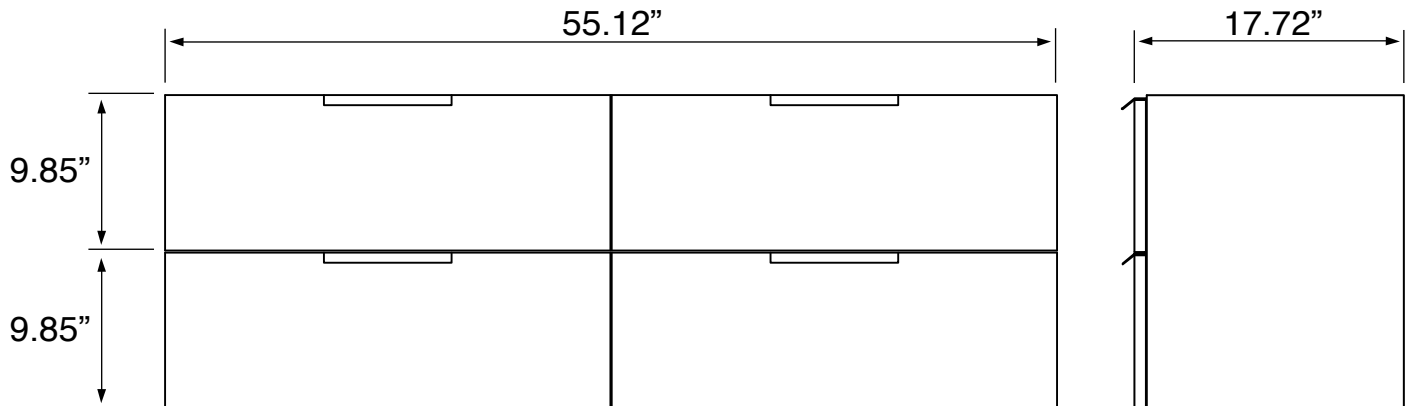

Color	Description
	Grey Mist

Technical Information

Bowl type:	Double
Installation:	Wall mounted
Bowl dimensions:	Depth: 3.54" Width: 12.8" Length: 23.23"
Drain hole:	1.75"
Faucet hole:	1.38"
Hole configurations:	0, 2, 6
Weight:	210 lbs